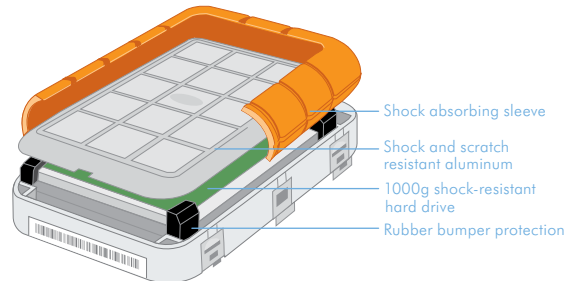

7200RPM MODEL: UP TO 110MB/s***

Calculations are based on average read time. 1 HD Video = 15GB.

AES 256-BIT ENCRYPTION

2m SHOCK-RESISTANT

MILITARY-STANDARD 810-F-COMPLIANT

Item Number	301983	301982	301984
Capacity*	500GB	500GB	1TB
Rotational Speed	7200rpm	5400rpm	5400rpm
Maximum Transfer Rate***	up to 110MB/s	up to 80MB/s	up to 80MB/s
Interface	1 x USB 3.0 port (USB 2.0-compatible), 2 x FireWire 800 port		
Interface Transfer Rate	USB 3.0: up to 5Gb/s USB 2.0: up to 480Mb/s FireWire 800: up to 800Mb/s FireWire 400: up to 400Mb/s (cable sold separately)		
Software	For PC and Mac: <ul style="list-style-type: none"> • Easy setup (LaCie Setup Assistant) • Automatic backup (LaCie Backup Assistant) • AES 256-bit encryption: LaCie Private-Public software with password protection • Automatic Eco mode: lowers the power consumption by up to 40% when not in use (may vary from one drive to another) • 10GB Wuala Secure Online Storage (1 year included) 		
Dimensions (WxDxH)	90 x 28 x 145 mm / 3.5 x 1 x 5.7 in.		
Weight	260 g / 9.2 oz.		
Maximum Drop Height	2 m / 78.7 in. in non-operating mode (dropping is not recommended in operating mode)		
Warranty	3-year limited		